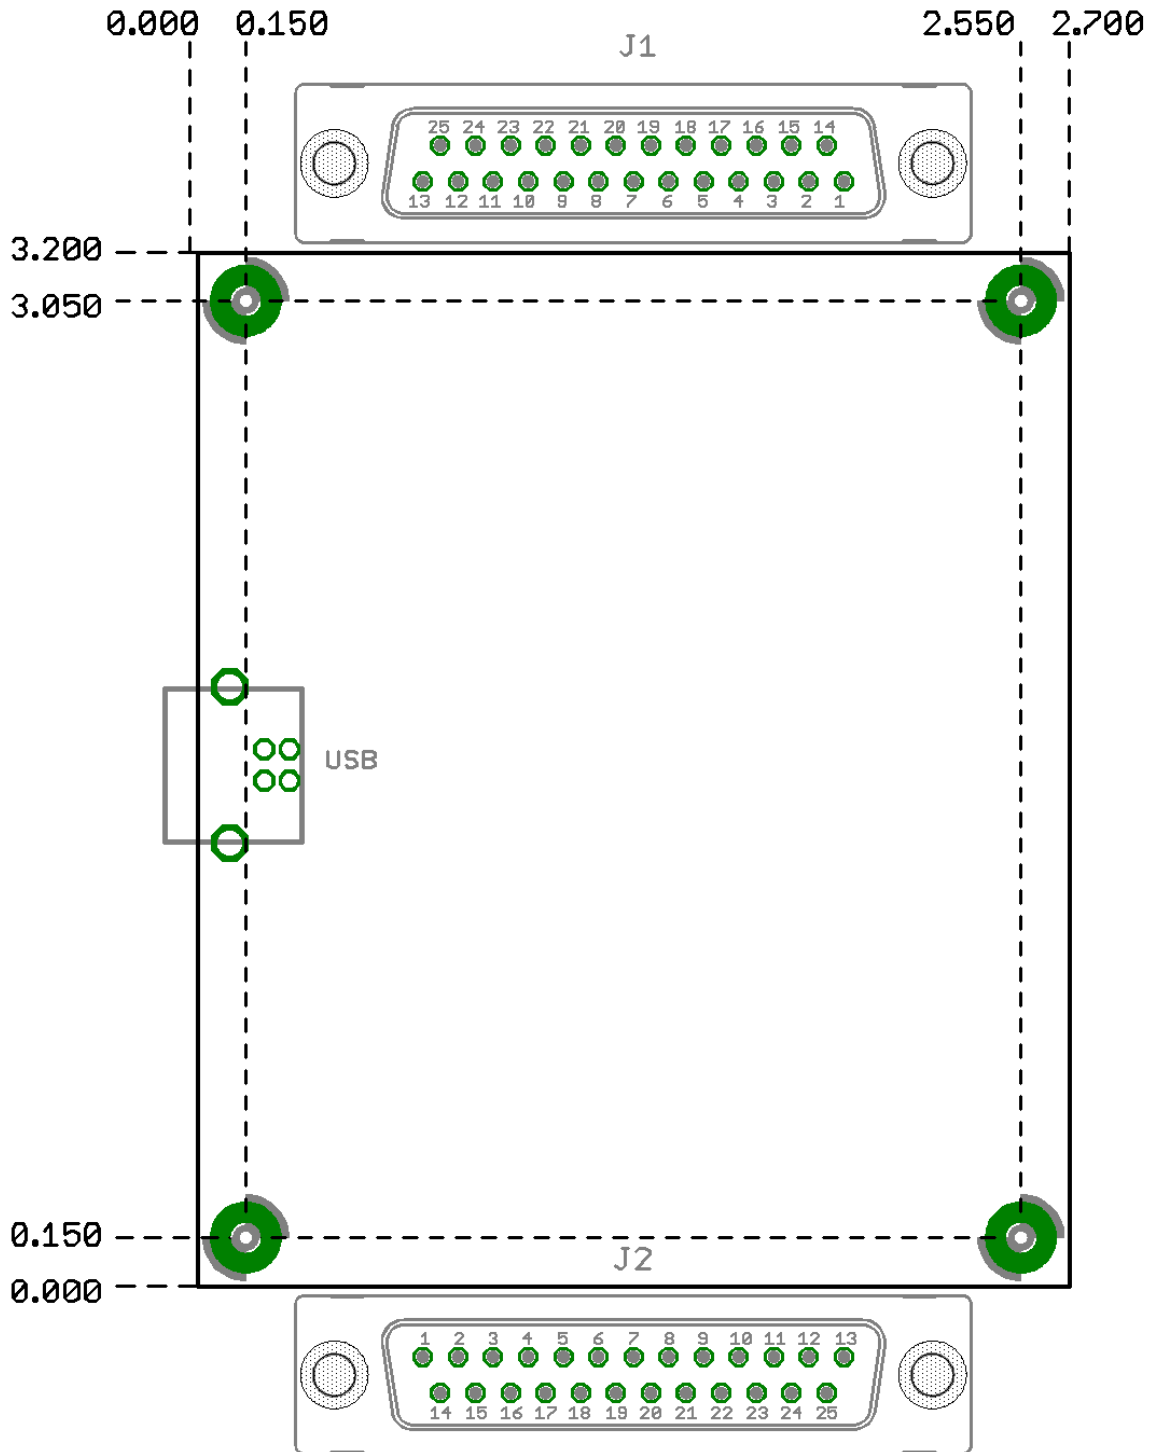

JSB241 Mechanical & Pinout Detail

JSB241

Mechanical & Pinout Detail

| Relay | Pin | Pin | Relay | Pin | Pin |
|-------|-------|-------|-------|-------|-------|
| 1 | J1-1 | J1-14 | 9 | J2-13 | J2-24 |
| 2 | J1-2 | J1-15 | 10 | J2-11 | J2-12 |
| 3 | J1-4 | J1-6 | 11 | J2-1 | J2-14 |
| 4 | J1-5 | J1-18 | 12 | J2-2 | J2-15 |
| 5 | J1-5 | J1-18 | 13 | J2-4 | J2-6 |
| 6 | J1-8 | J1-9 | 14 | J2-5 | J2-18 |
| 7 | J1-13 | J1-24 | 15 | J2-5 | J2-18 |
| 8 | J1-11 | J1-12 | 16 | J2-8 | J2-9 |