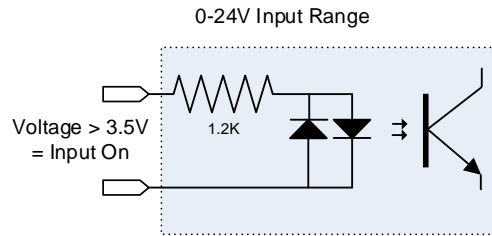

WDT3142 IO Circuit Detail

Reset Input

Output