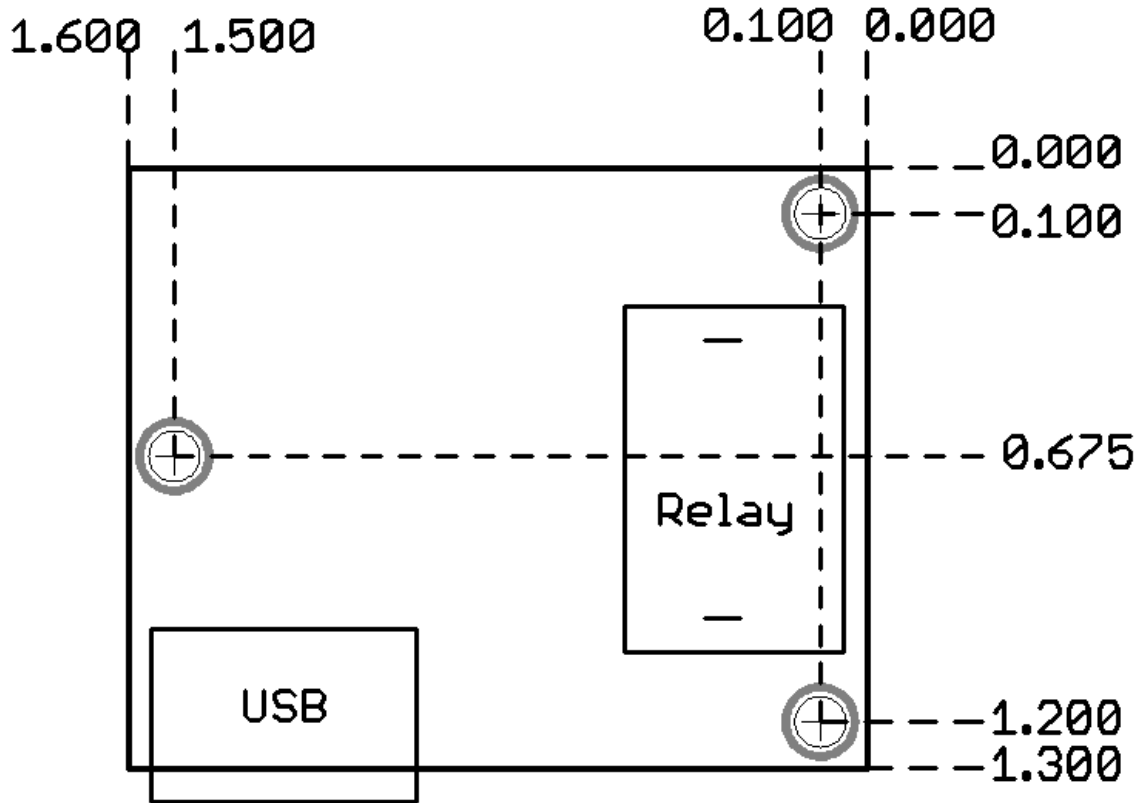

WDT284 USB Watch Dog Timer Mechanical Detail

Not To Scale