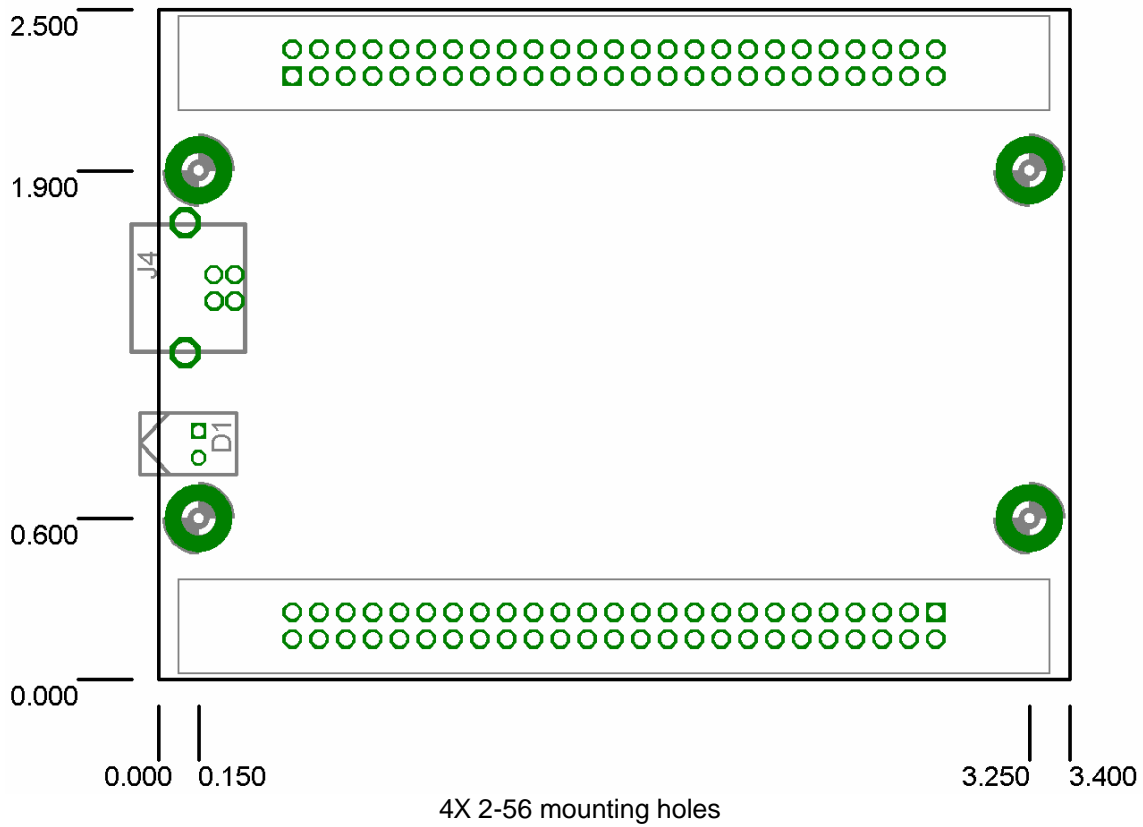

CSB-1470 Mechanical Layout

J-Works, Inc
11024 Balboa Blvd #402
Granada Hills, CA 91344
818 364-0915 voice
818 364-0912 fax
Email: sales@j-works.com
Web www.j-works.com